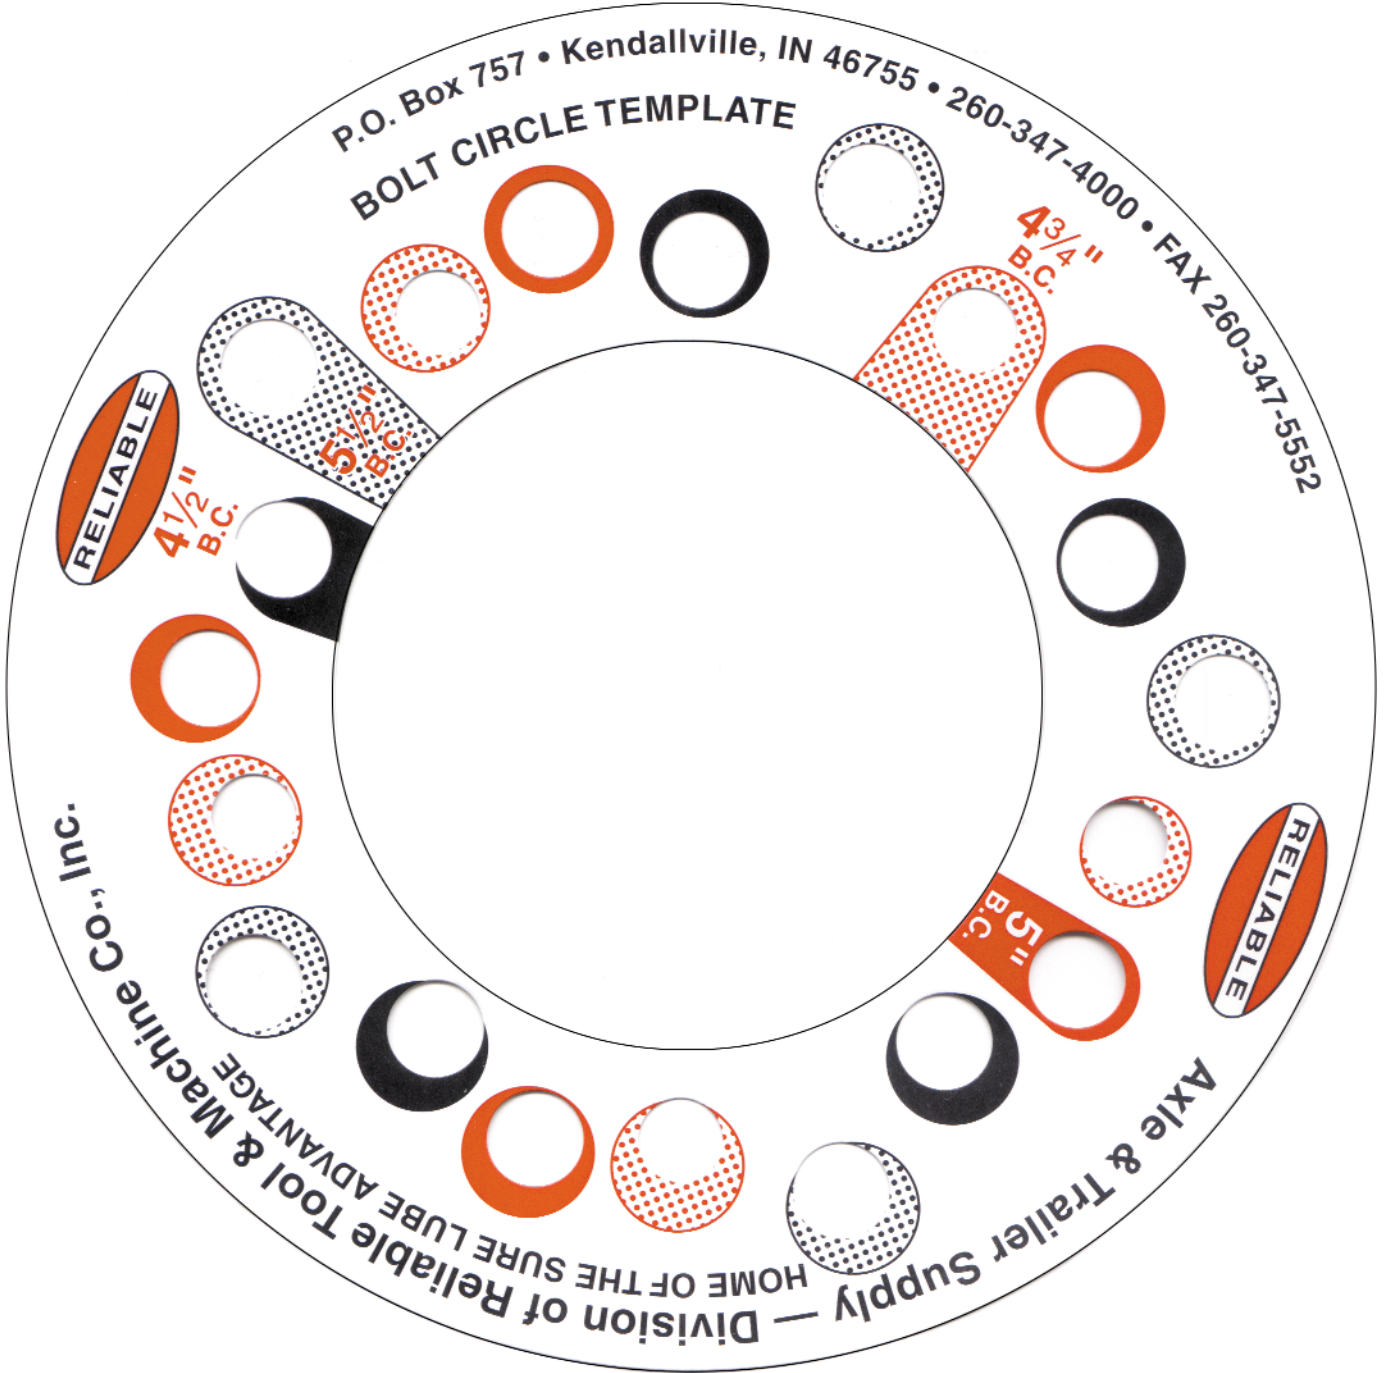

P.O. Box 757 • Kendallville, IN 46755 • 260-347-4000 • FAX 260-347-5552

BOLT CIRCLE TEMPLATE

RELIABLE
4 1/2" B.C.

5 1/2" B.C.

4 3/4" B.C.

5" B.C.

RELIABLE

Division of Reliable Tool & Machine Co., Inc.